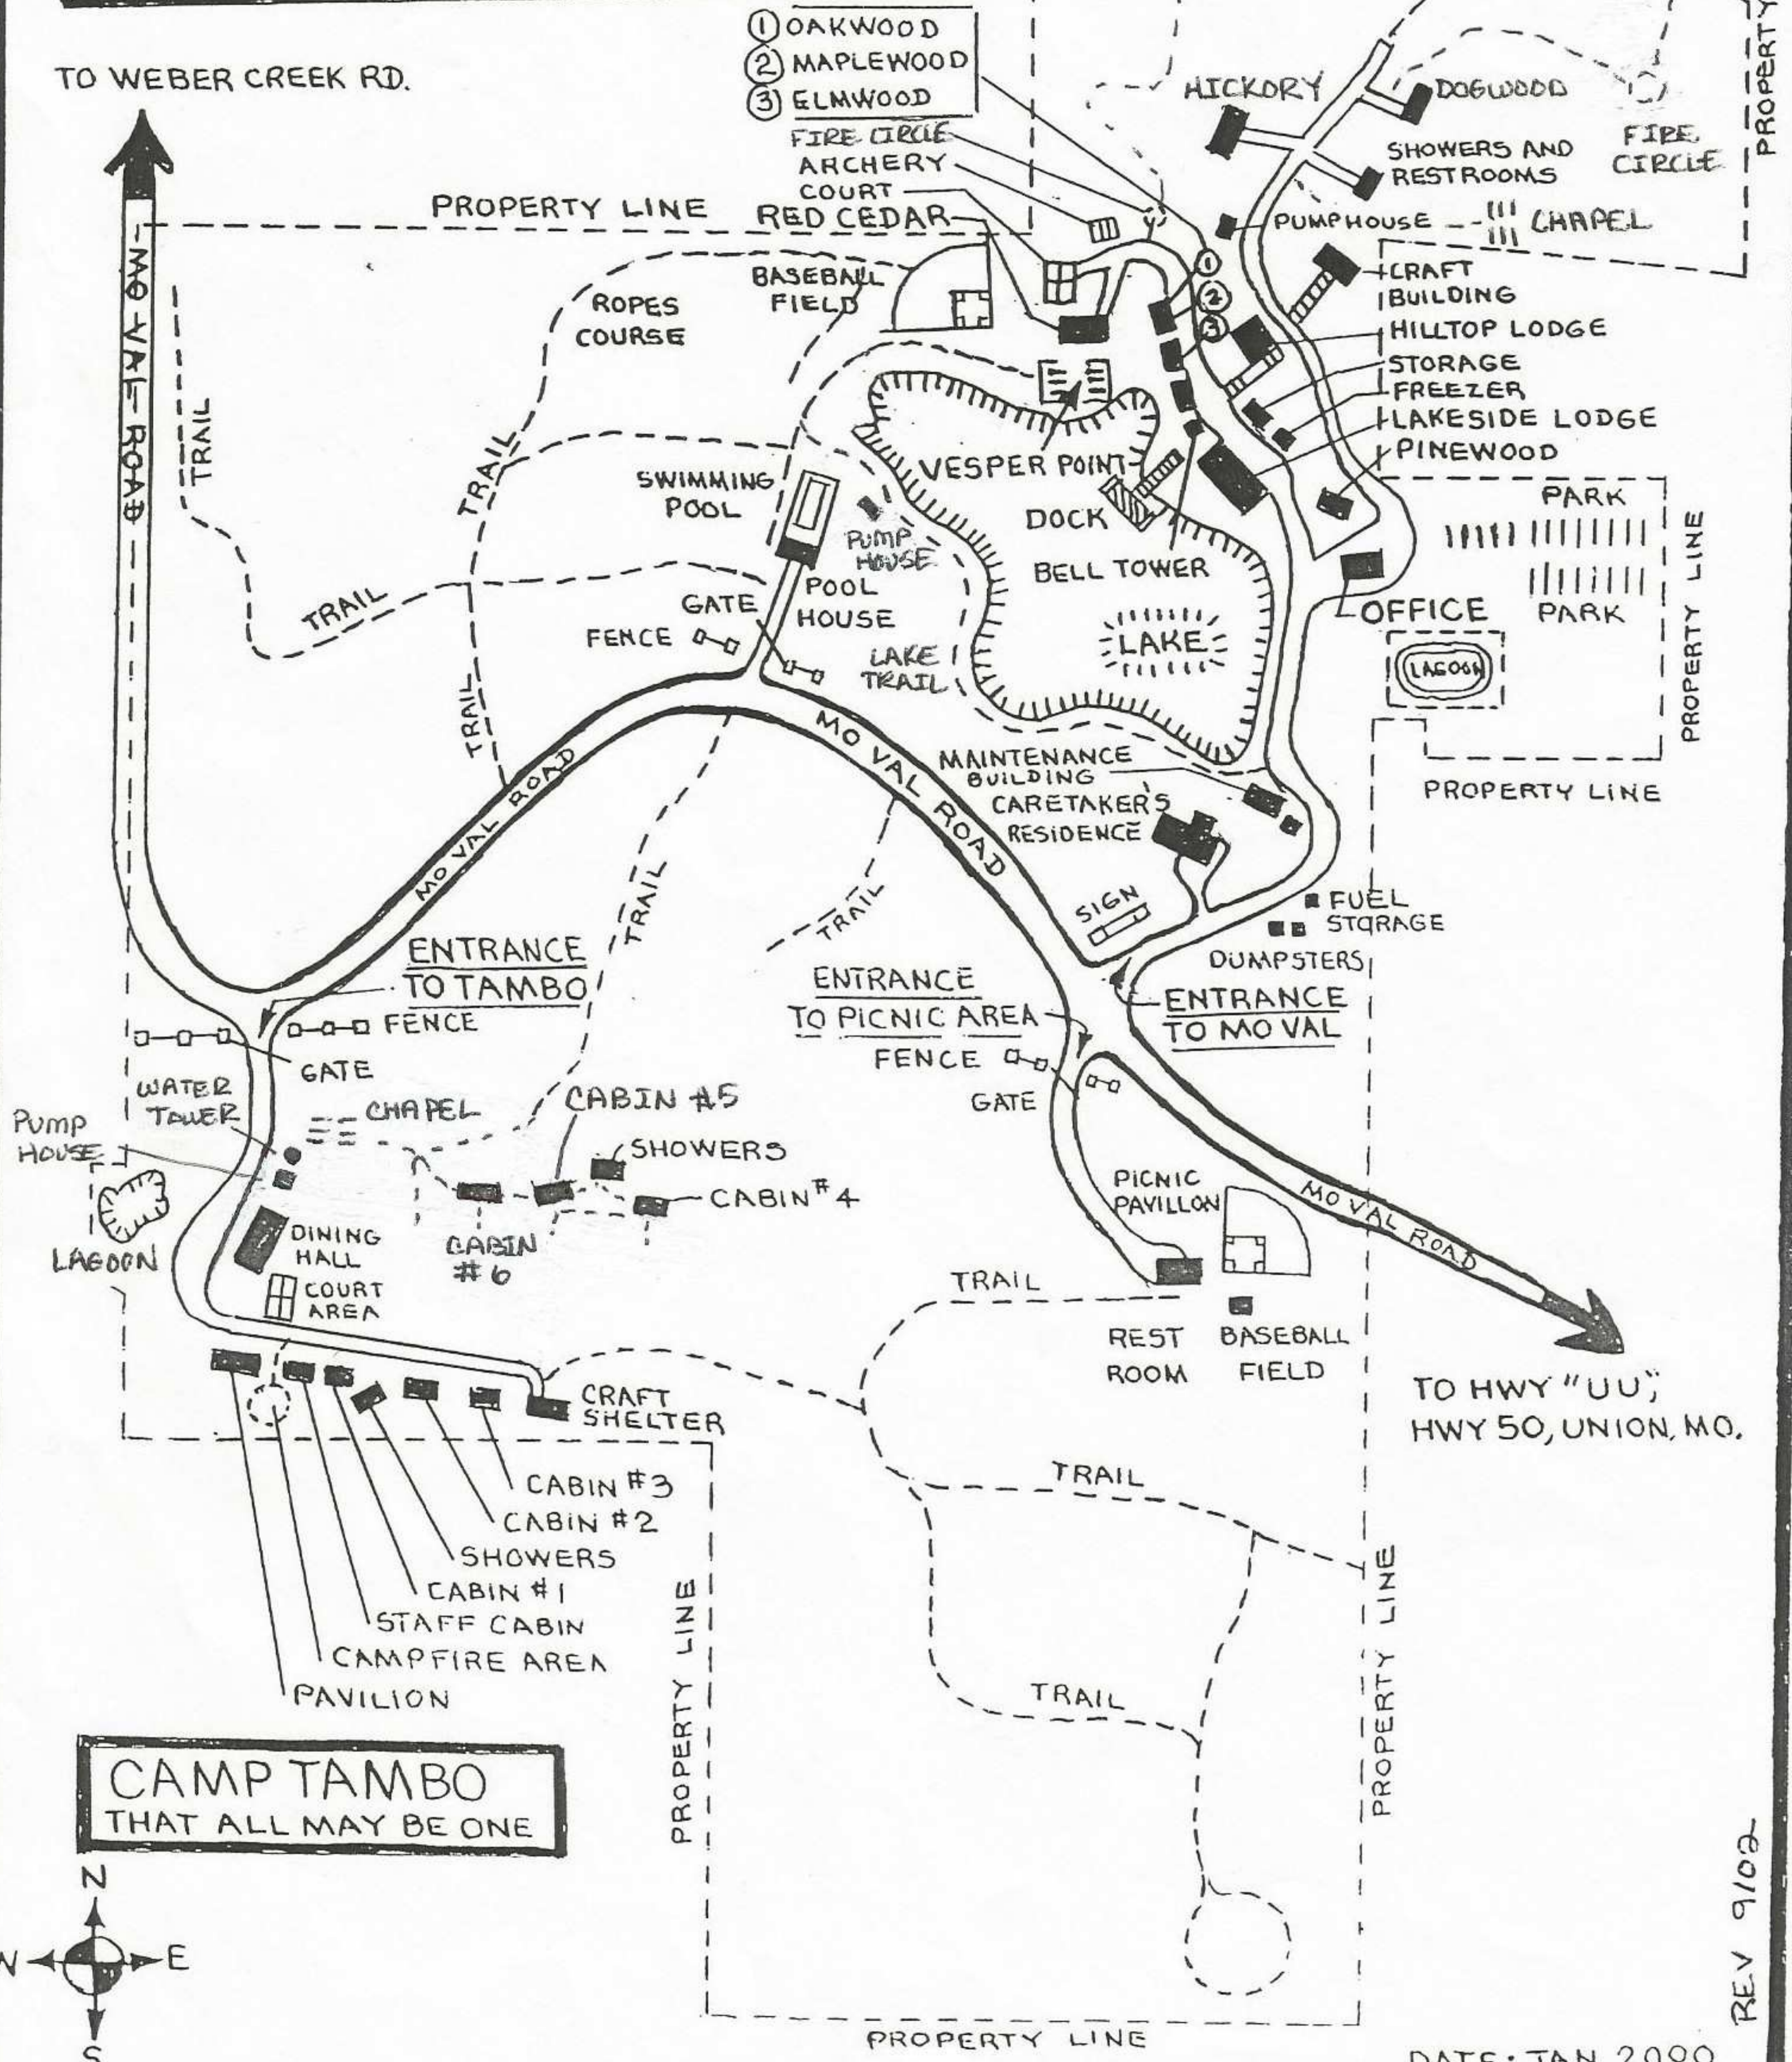

CAMP MO VAL, UNION, MO. 63084

UNITED CHURCH OF CHRIST
OUTDOOR MINISTRIES
MISSOURI MID SOUTH CONFERENCE

TO WEBER CREEK RD.

CAMP TAMBO THAT ALL MAY BE ONE

DATE: JAN. 2000

REV 9/02