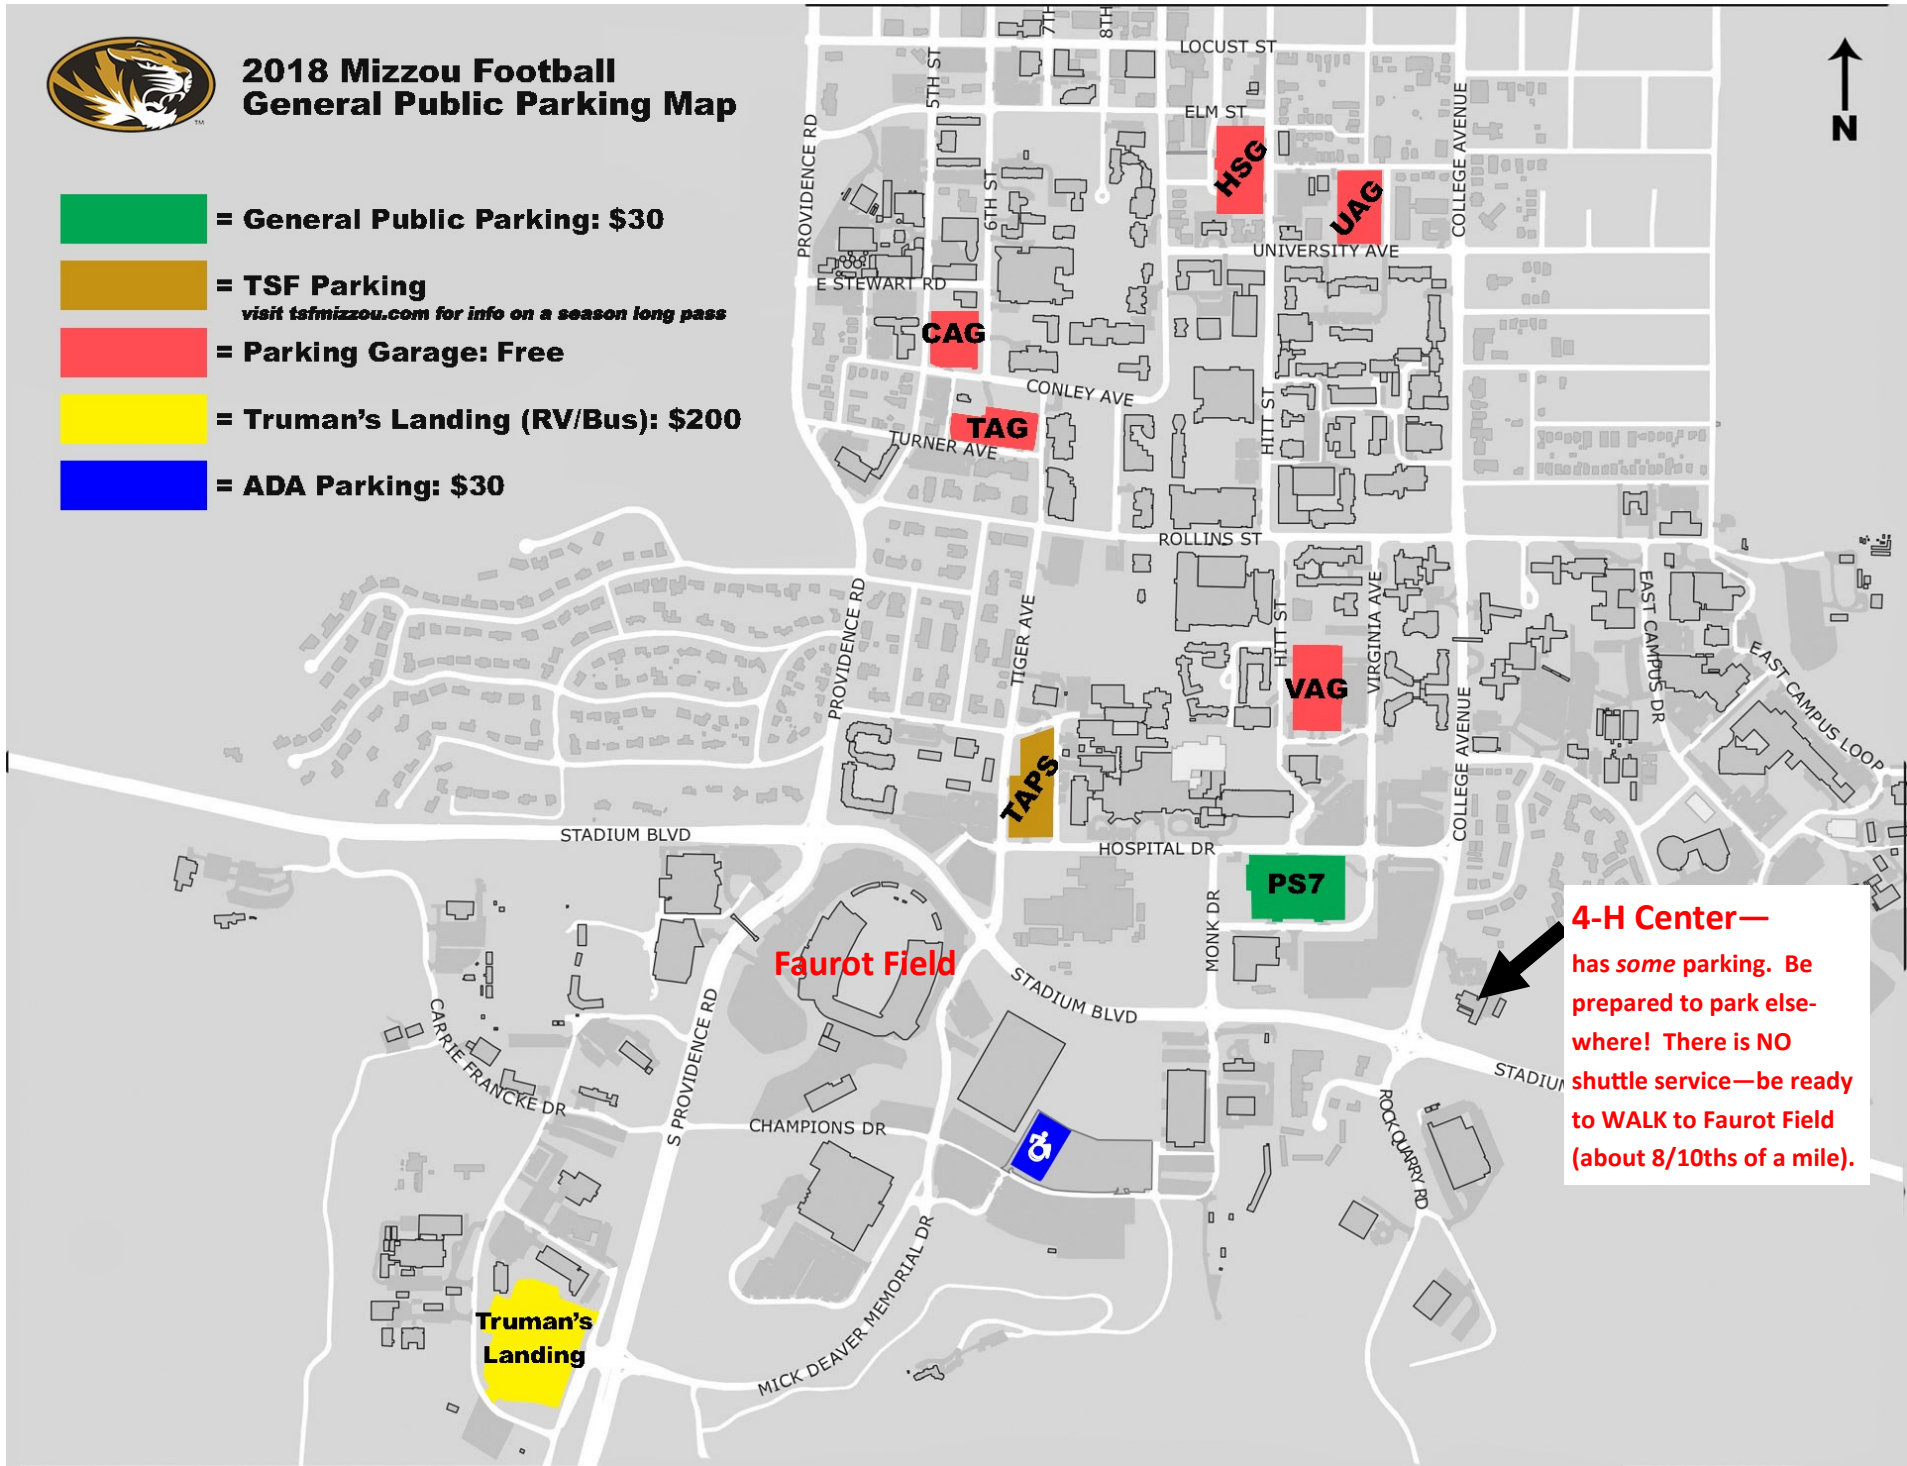

2018 Mizzou Football General Public Parking Map

- = General Public Parking: \$30
- = TSF Parking
visit tsfmizzou.com for info on a season long pass
- = Parking Garage: Free
- = Truman's Landing (RV/Bus): \$200
- = ADA Parking: \$30

4-H Center—
has some parking. Be prepared to park elsewhere! There is **NO** shuttle service—be ready to **WALK** to Faurot Field (about 8/10ths of a mile).